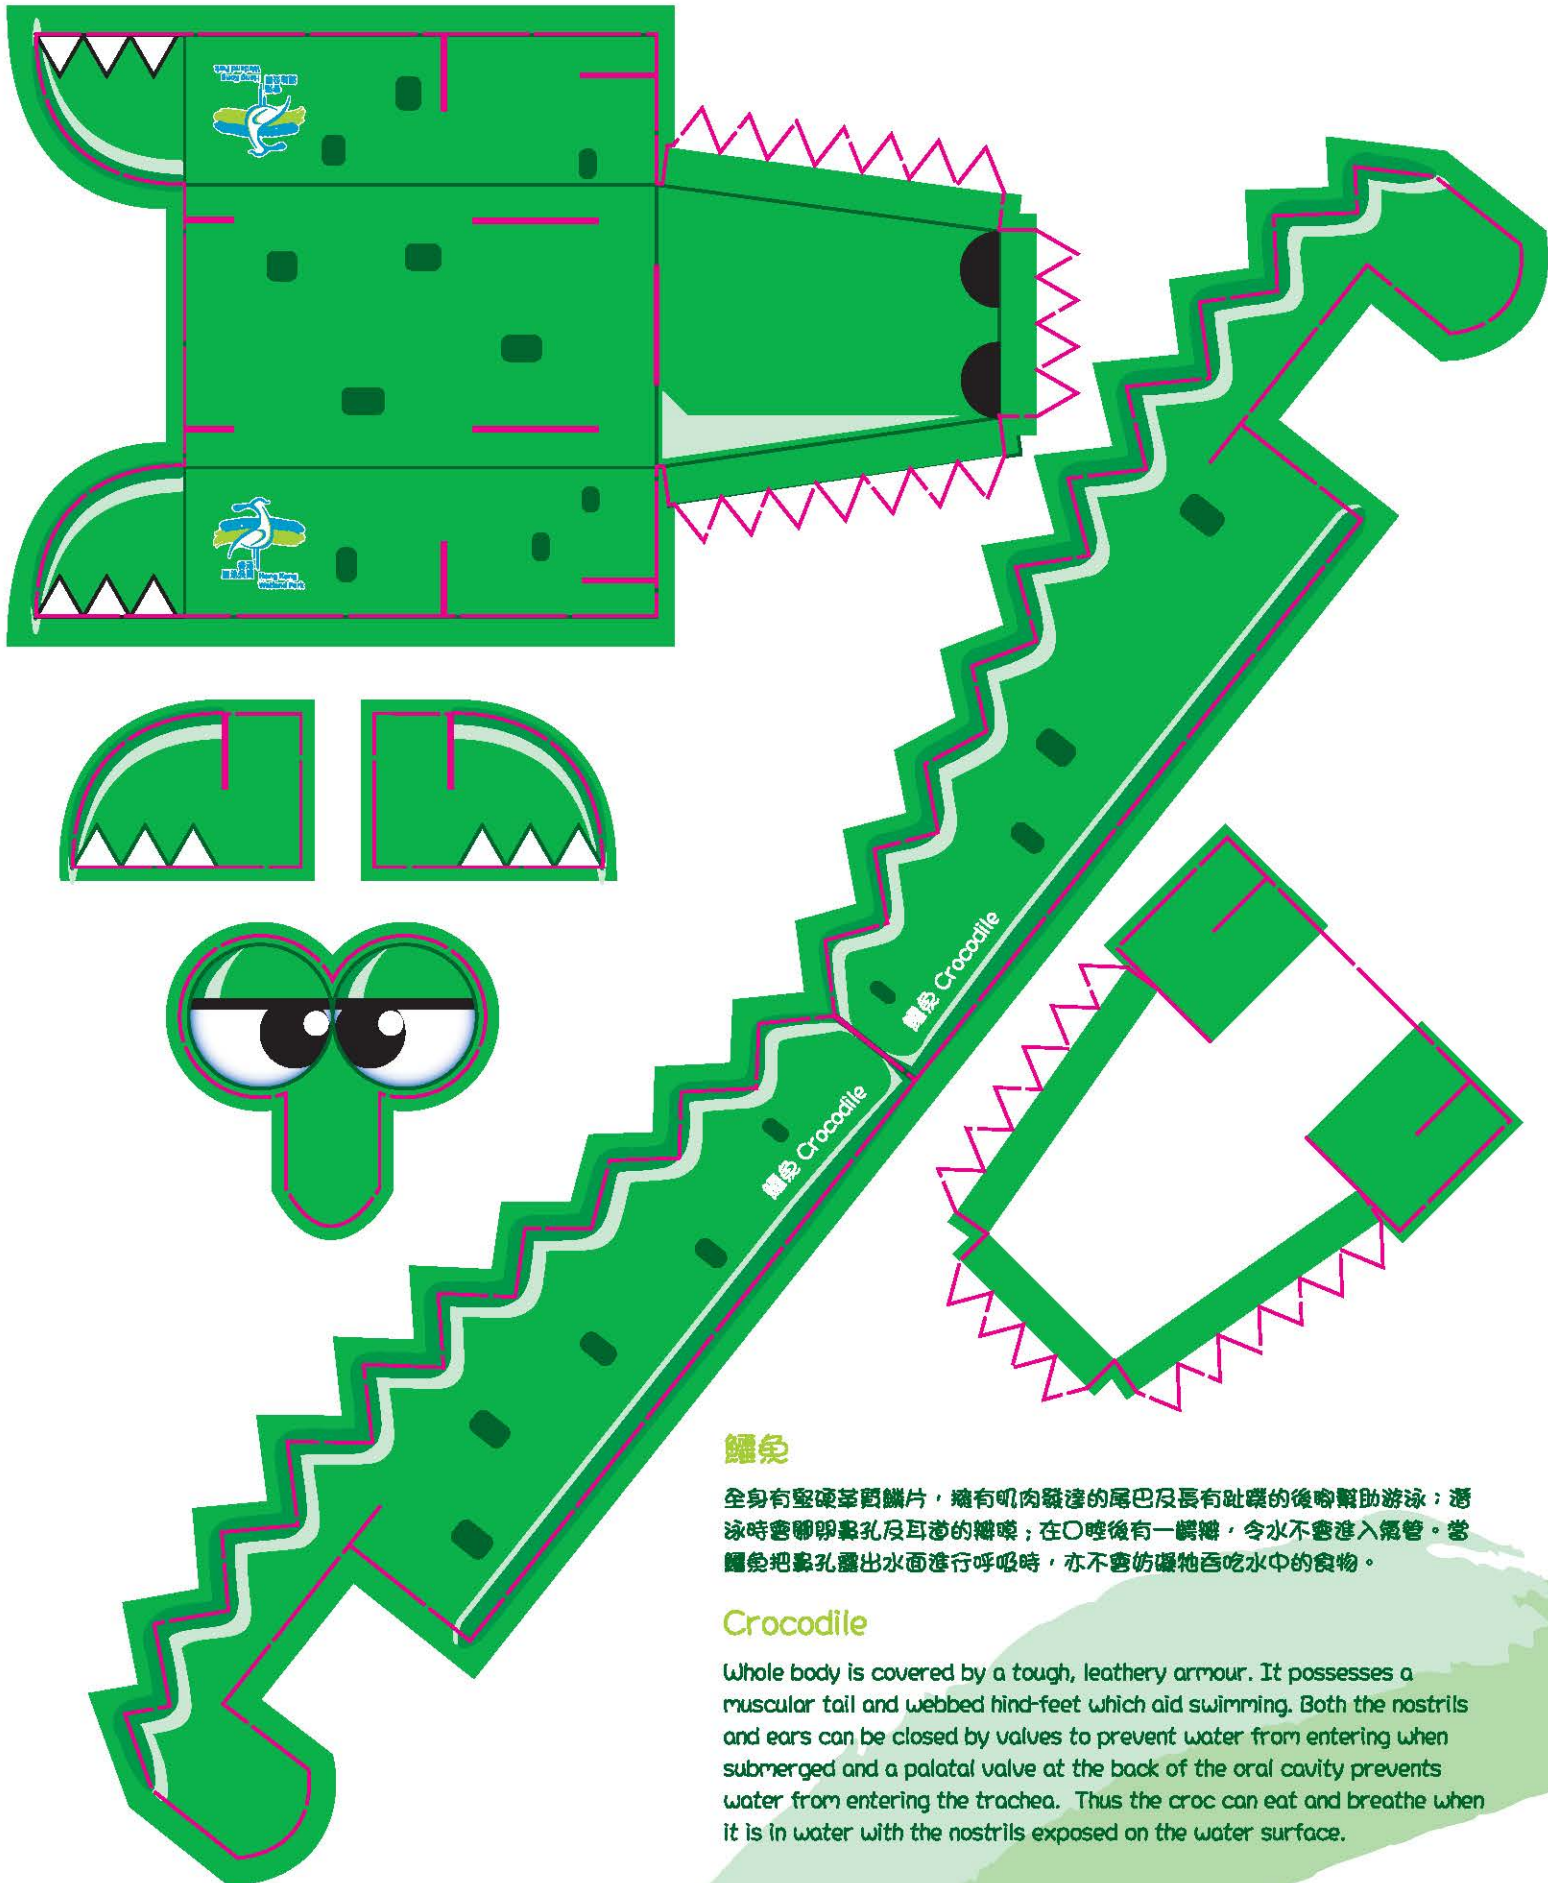

漁農自然護理署
Agriculture, Fisheries
and Conservation
Department

香港濕地動物—
Hong Kong
Wetland Animal—

鱷魚 CROCODILE

香港
濕地公園
Hong Kong
Wetland Park

鱷魚

全身有堅硬革質鱗片，擁有肌肉發達的尾巴及長有趾蹼的後腳幫助游泳；潛泳時會關閉鼻孔及耳道的瓣膜；在口腔後有一瓣膜，令水不會進入氣管。當鱷魚把鼻孔露出水面進行呼吸時，亦不會妨礙牠吞吃水中的食物。

Crocodile

Whole body is covered by a tough, leathery armour. It possesses a muscular tail and webbed hind-feet which aid swimming. Both the nostrils and ears can be closed by valves to prevent water from entering when submerged and a palatal valve at the back of the oral cavity prevents water from entering the trachea. Thus the croc can eat and breathe when it is in water with the nostrils exposed on the water surface.