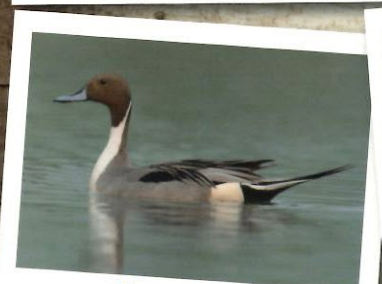

針尾鴨 Northern Pintail